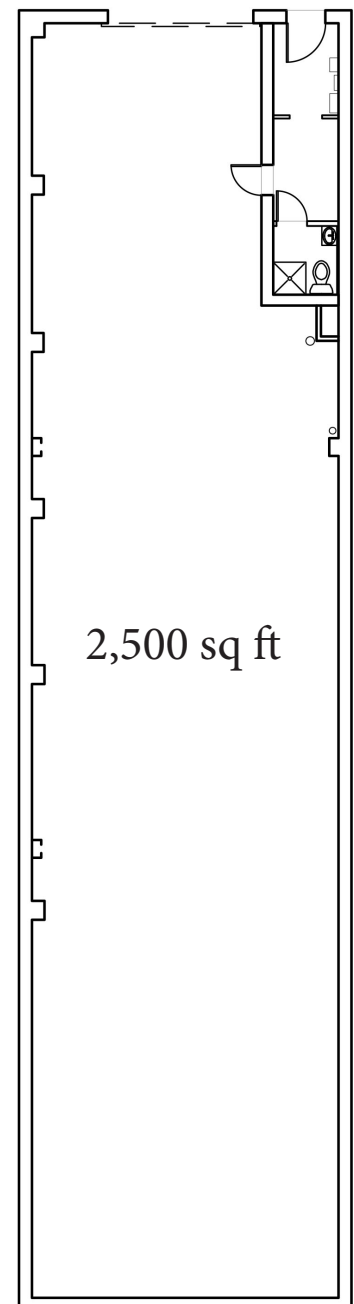

Commercial Space For Lease

West 45th

- Column free space
- High ceiling height
- Roll up garage door for vehicle access
- Close proximity to West Side Highway
- All uses considered
- Immediate possession
- **Price Available on Request**